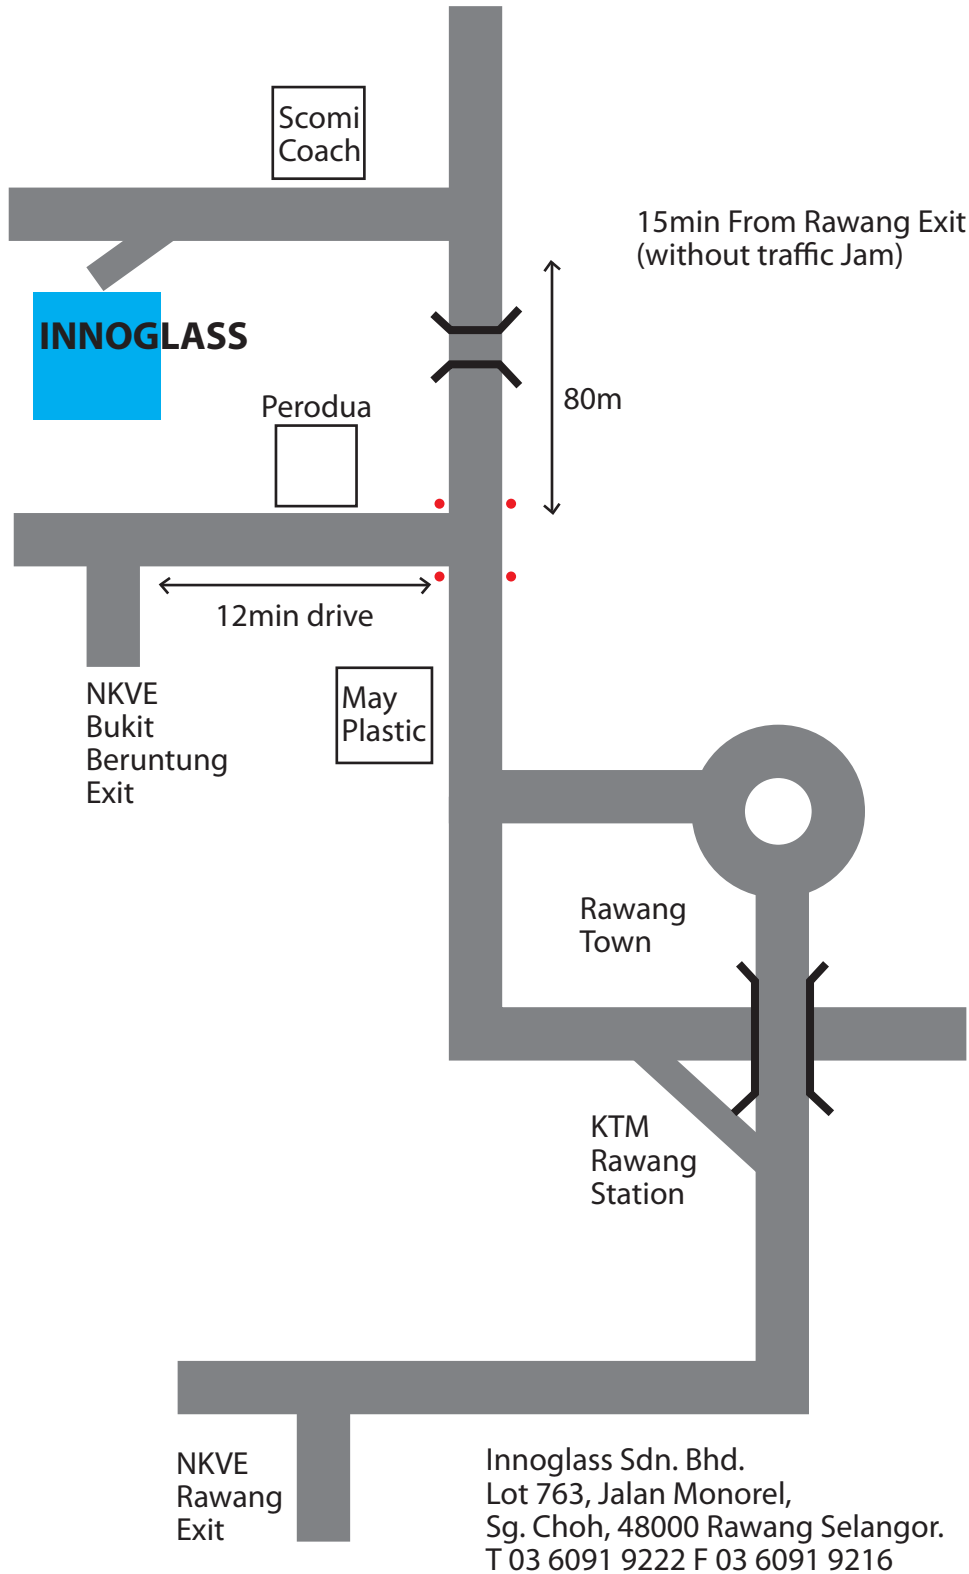

To Serendah/ Batang Kali/ Ipoh

15min From Rawang Exit
(without traffic Jam)

80m

12min drive

NKVE
Bukit
Beruntung
Exit

May
Plastic

Rawang
Town

KTM
Rawang
Station

NKVE
Rawang
Exit

Innoglass Sdn. Bhd.
Lot 763, Jalan Monorel,
Sg. Choh, 48000 Rawang Selangor.
T 03 6091 9222 F 03 6091 9216